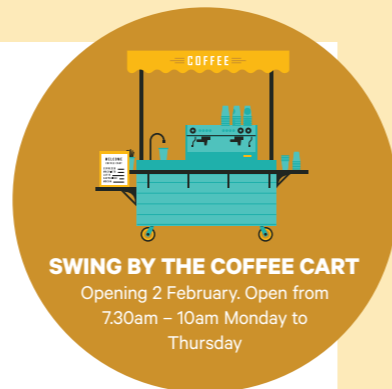

What's on - AT THE - COMMUNITY Hub?

- FEBRUARY -

CONTACT OUR HUB
COORDINATOR FOR MORE INFO
021 571 682

GRAB THE WHĀNAU AND JOIN US FOR WAITANGI DAY CELEBRATIONS. FREE FAMILY EVENT

Learn about traditional Māori poi and its uses from the past and then make your own poi using contemporary materials.

Have a go at Ti Rāku (stick) games and learn some waiata at the same time! Hone your skills and have a Ti Rāku challenge with your whānau or friends! Enjoy a free sausage sizzle and be one of the first 50 visitors and receive a free coffee from the Swing by Coffee truck!

This event is brought to you by The Ōwairaka Community Garden and Hub.

SATURDAY 6 FEBRUARY, 10AM - 2PM

SWING BY THE COFFEE CART
Opening 2 February. Open from
7.30am - 10am Monday to
Thursday

ŌWAIKAKA NEIGHBOURHOOD Community - Garden - ACTIVATIONS